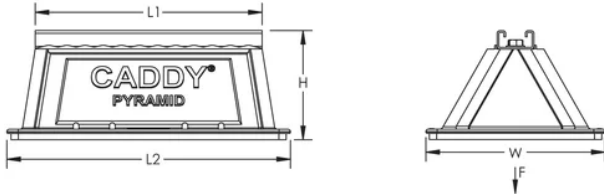

ADDITIONAL PRODUCT DETAILS

Static load at 73.1 kPa (10.6 psi) roof loading. Kontaktieren Sie den Projekt- oder Bedachungsingenieur bezüglich der maximal zulässigen Last für das individuelle Dachprojekt.

DIAGRAMS

WARNUNG

nVent-Produkte müssen in Übereinstimmung mit den Produktinformationsblättern und dem Schulungsmaterial von nVent installiert und verwendet werden. Informationsblätter sind verfügbar unter www.nVent.com sowie bei Ihrem nVent-Kundendienstvertreter. Unsachgemäße Installation, Missbrauch, Fehlanwendung oder andere Handlungen im Widerspruch zu den Anweisungen und Warnungen von nVent können zu Fehlfunktionen, Anlagenschäden, schwerer Körperverletzung sowie zum Tod führen und/oder haben die Annullierung der Garantie zur Folge.

Nordamerika

+1.800.753.9221
Option 1 – Customer Care
Option 2 – Technical Support

Europa

Netherlands:
+31 800-0200135
France:
+33 800 901 793

Europa

Germany:
800 1890272
Other Countries:
+31 13 5835404

APAC

Shanghai:
+ 86 21 2412 1618/19
Sydney:
+61 2 9751 8500

Our powerful portfolio of brands:
nVent.com **CADDY ERICO HOFFMAN RAYCHEM SCHROFF**
TRACER