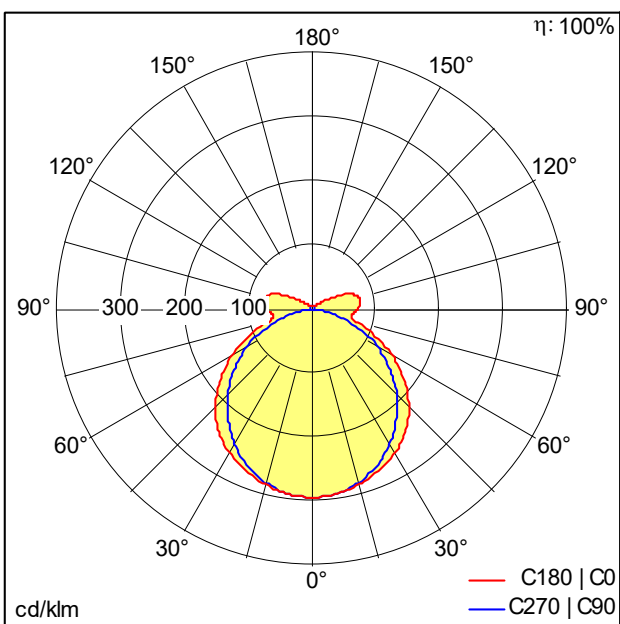

Light Distribution

STD - standard

D45908_AMP_L_8000-840_PC_MB_LDO.idt

- Light Source: LED
- Luminaire luminous flux*: 8130 lm
- Luminaire efficacy*: 151 lm/W
- Colour Rendering Index min.: 80
- Ballast: 1 x 28001250 LCA 75W 250-550mA one4all Ip PRE
- Correlated colour temperature*: 4000 Kelvin
- Chromaticity tolerance (initial MacAdam): 3
- Rated median useful life*:
  L90 100000 h at 32 °C
  L95 100000 h at 25 °C
- Luminaire input power*: 53.8 W Power factor = 0.98
- Standby Power*: 0.2 W
- Dimming: LDO dimmable to 1% over DALI
- Maintenance category CIE 97: E - Dust-proof IP5X
- Total harmonic distortion (THD): 6.00 %

This product contains a light source of energy efficiency class C.

Please also consult the additional information on the next page