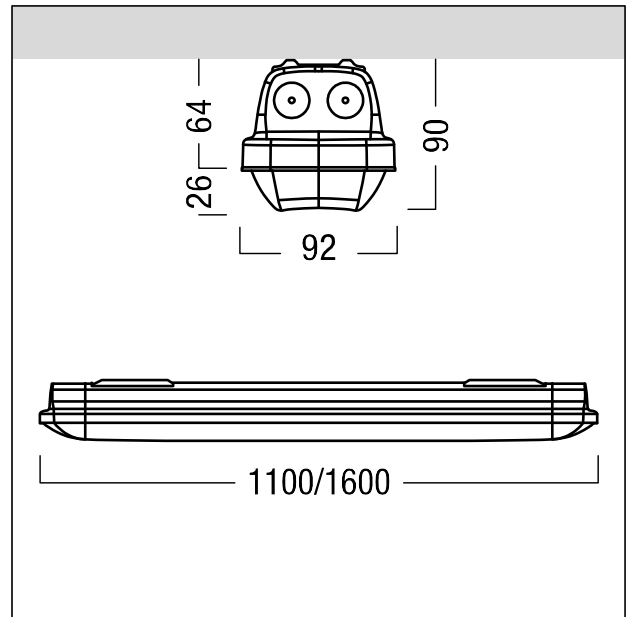

ZS_AMP_M_Amphibia.wmf