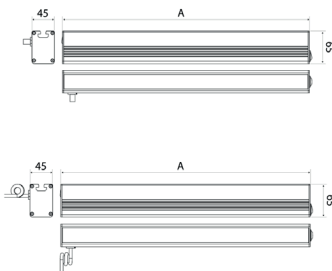

Lampenlebensdauer in Betriebstunden (L80/B10)

LED Arbeitsplatzleuchte
LED workplace luminaire

**PROFILED AC, 1000 mm,
micro prisms cover, 220-240V AC**

Item number: 150714-03
EAN: 4260556623870

Order number:	150714-03
Model:	PROFILED
Type:	profiled luminaire with t-slot backsided
Illuminant:	SMD LED
Power consumption:	~29 W
Lamp luminous flux:	3465 lm
Lamp luminous efficiency:	145 lm/W
Light distribution:	direct
Light colour:	daylight white (5200 - 5700K)
Connected load:	220-240V AC ± 10%, 50-60 Hz
Power supply:	inbuilt
Connection (connector):	connection cable 3 m with angled SCHUKO plug
Degree of protection:	IP40
Class of protection:	I
Glare-free	micro prisms
Beam angle (optics):	100°
Operating temperature:	-10... +45 °C
Colour rendering (Ra):	> 85
Lamps lifetime:	> 50,000 h
Housing material:	aluminium
Cover material:	plastics
Height [B] x Width [C]:	65 mm x 45 mm
Length [A]:	1000 mm
Weight (net):	2400 g
Gross weight:	3050 g
Risk group (DIN EN 62471):	free group
Mounting accessories:	optional
Marking:	CE
Made in:	Germany
Feature:	universal luminaire