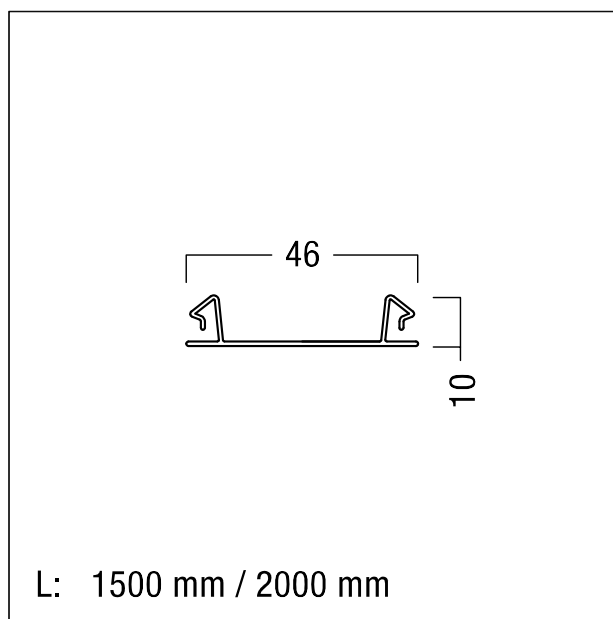

## Cover strip, white

Cover strips for the mounting rail or cable channel made of plastic polypropylene in white. Dimensions: 1997 x 46 x 10 mm weight: 0.14 kg

ZS\_TEC\_F\_Abdeckstreifen.jpg

ZS\_TEC\_M\_Profil\_AKT16.wmf