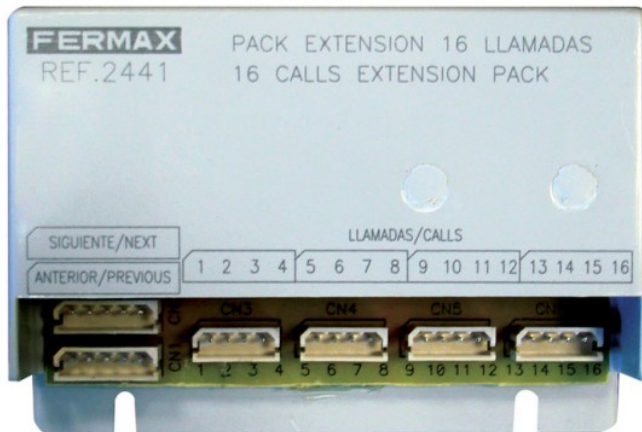

MDS/VDS ERWEITERUNGSMODUL JE 16 TASTEN

Referenzen: 2441

Call extension modules for City VDS and MDS panels. They are installed in the flush-fit box.

BESCHREIBUNG

Call extension modules for City VDS and MDS panels. They are installed in the flush-fit box.

TECHNISCHE DATEN

Dimensions:86x65x23mm

Gewicht: 0,1001 kg

Maße des verpackten Produkts: 6,2x11,3x7,3 cm

EAN 13: 8424299024417
